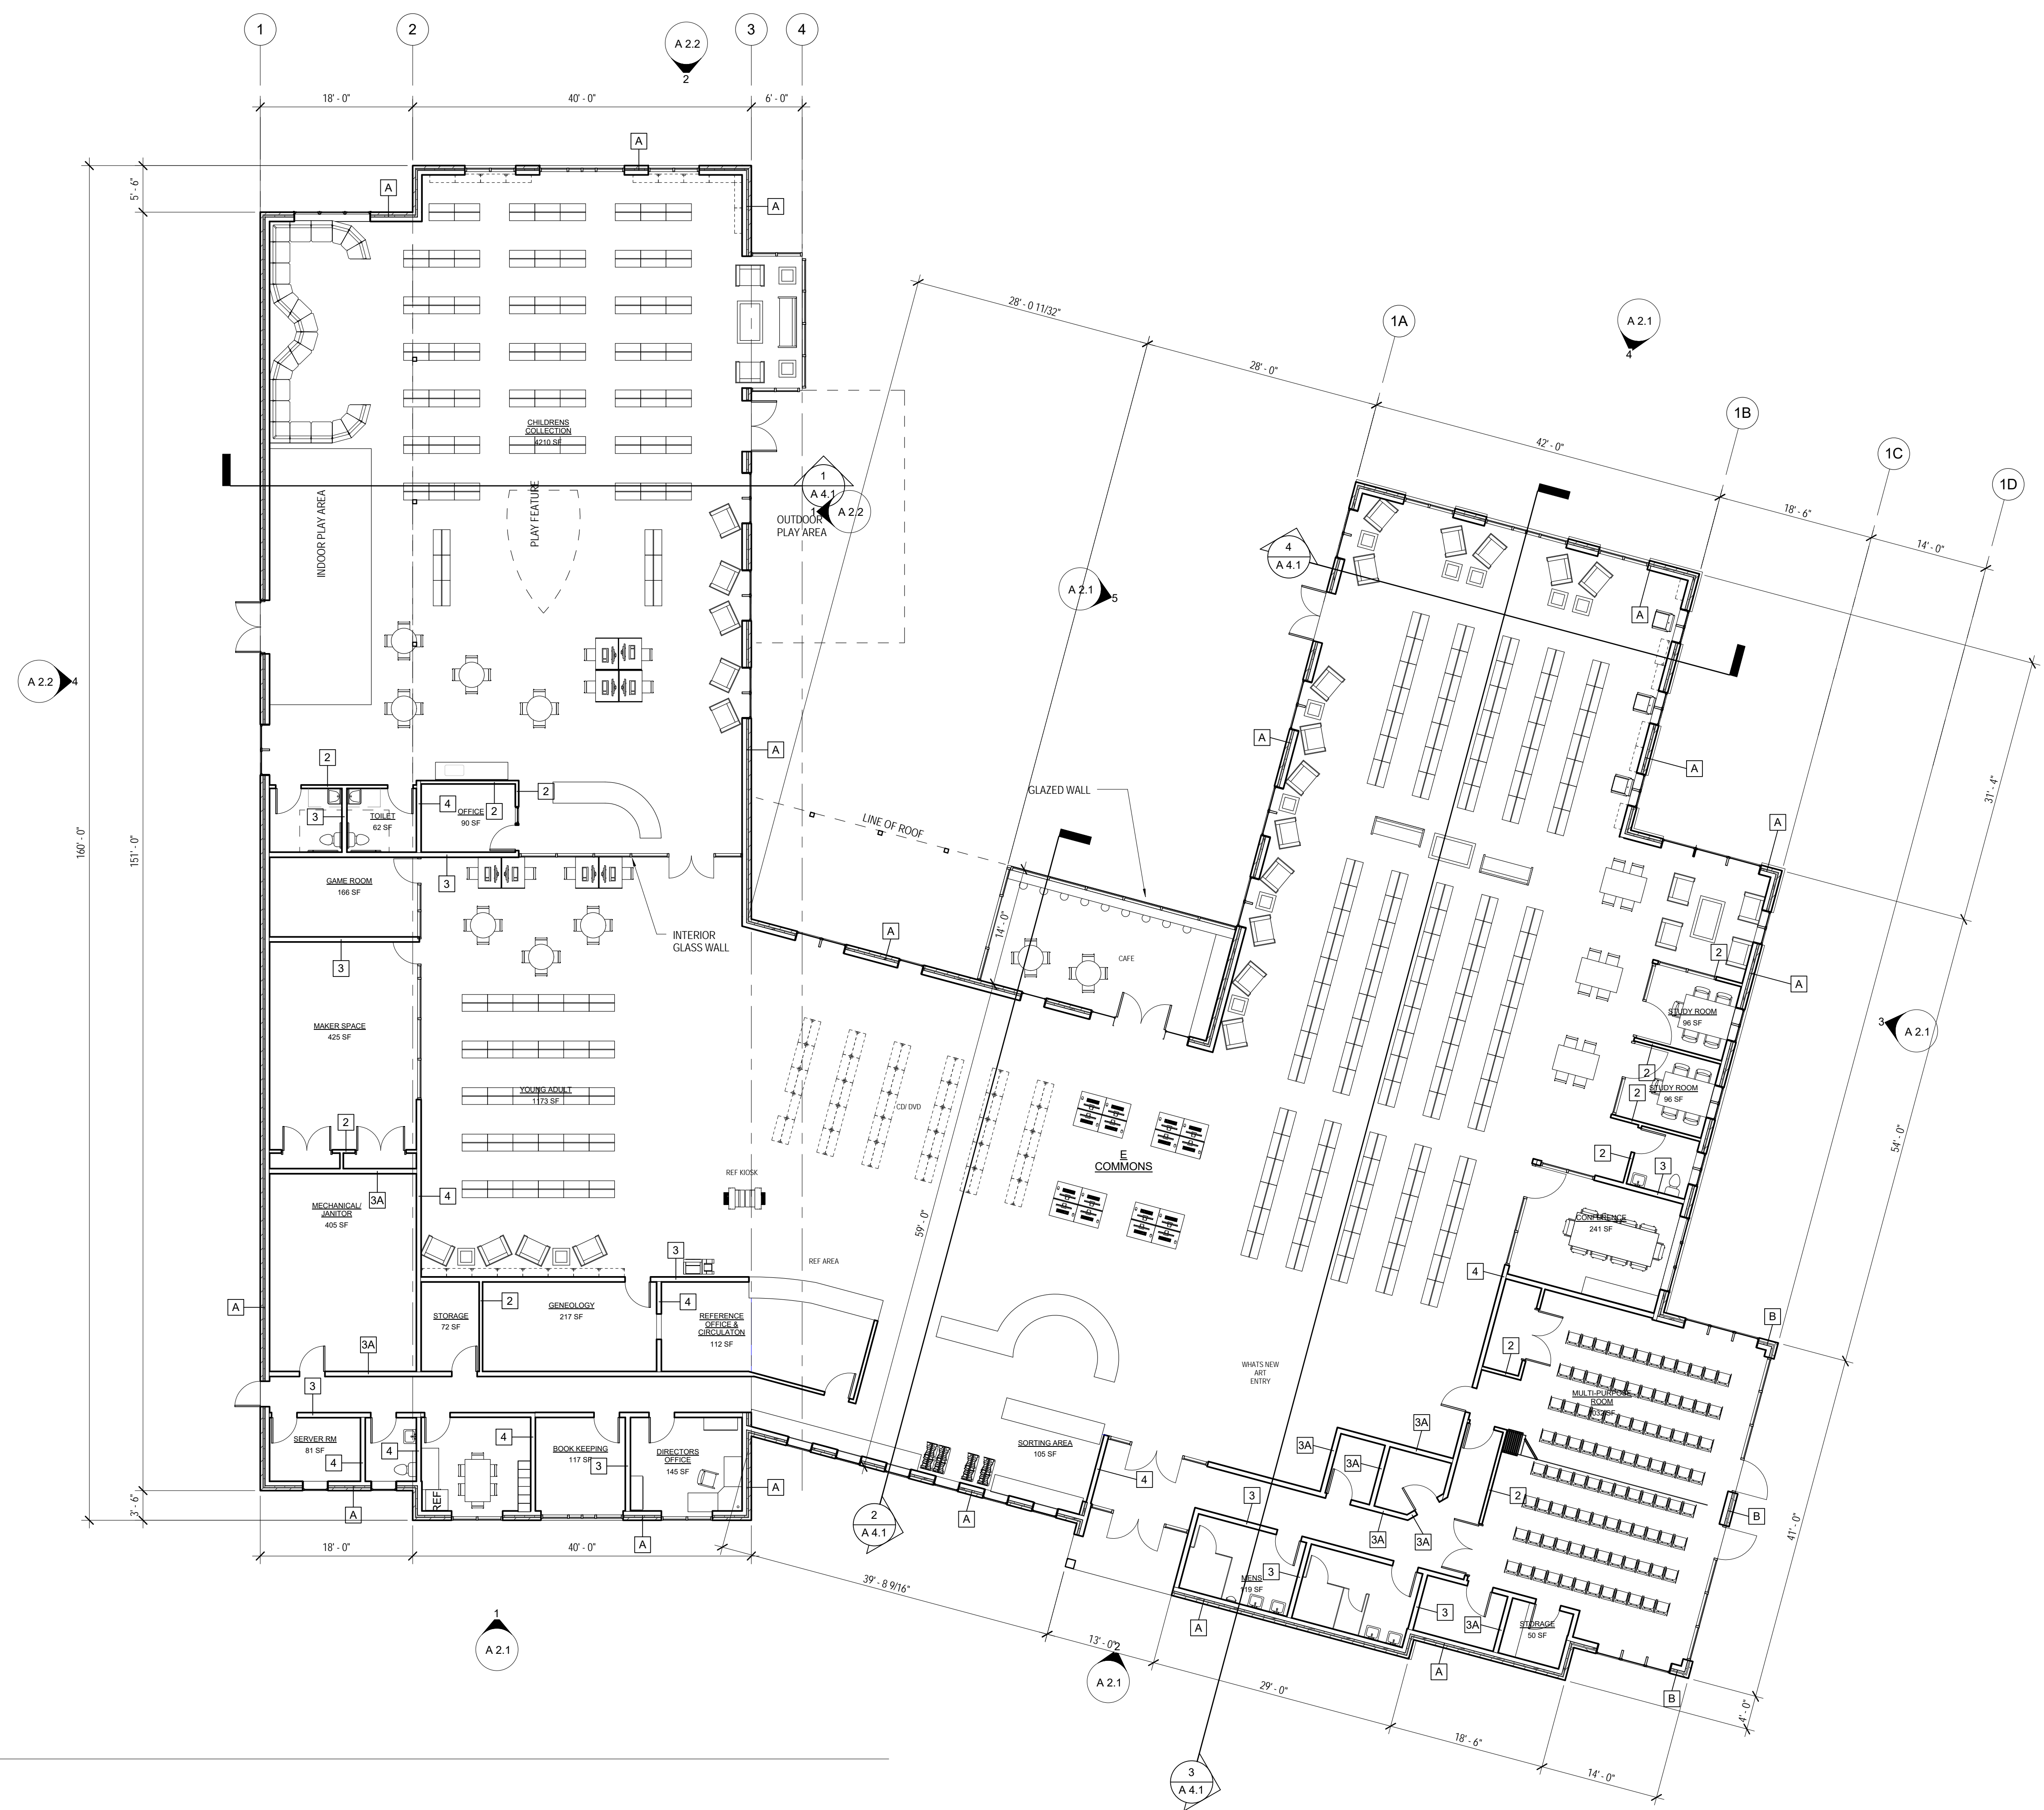

RICE LIBRARY
KITTERY ME

RICE LIBRARY
KITTERY ME

Rice Library
PRICING SET
Kittery, ME

REVISIONS:

FIRST FL PLAN

SCALE: 1" = 10'-0"	DRAWN BY: Author
DATE: 03/29/2016	CHECKED BY: Checker
REF NAME: Z:\12.05_Rice Library\12.05_DD and CD Drawings\PTV\20160209 Rice Library.rvt	

A 1.1

© COPYRIGHT
LASSEL ARCHITECTS, 2015
ALL RIGHTS RESERVED

1 Level 1
1" = 10'-0"

6/10/2016 11:57:18 AM Z:\12.05_Rice Library\12.05_DD and CD Drawings\PTV\20160209 Rice Library.rvt